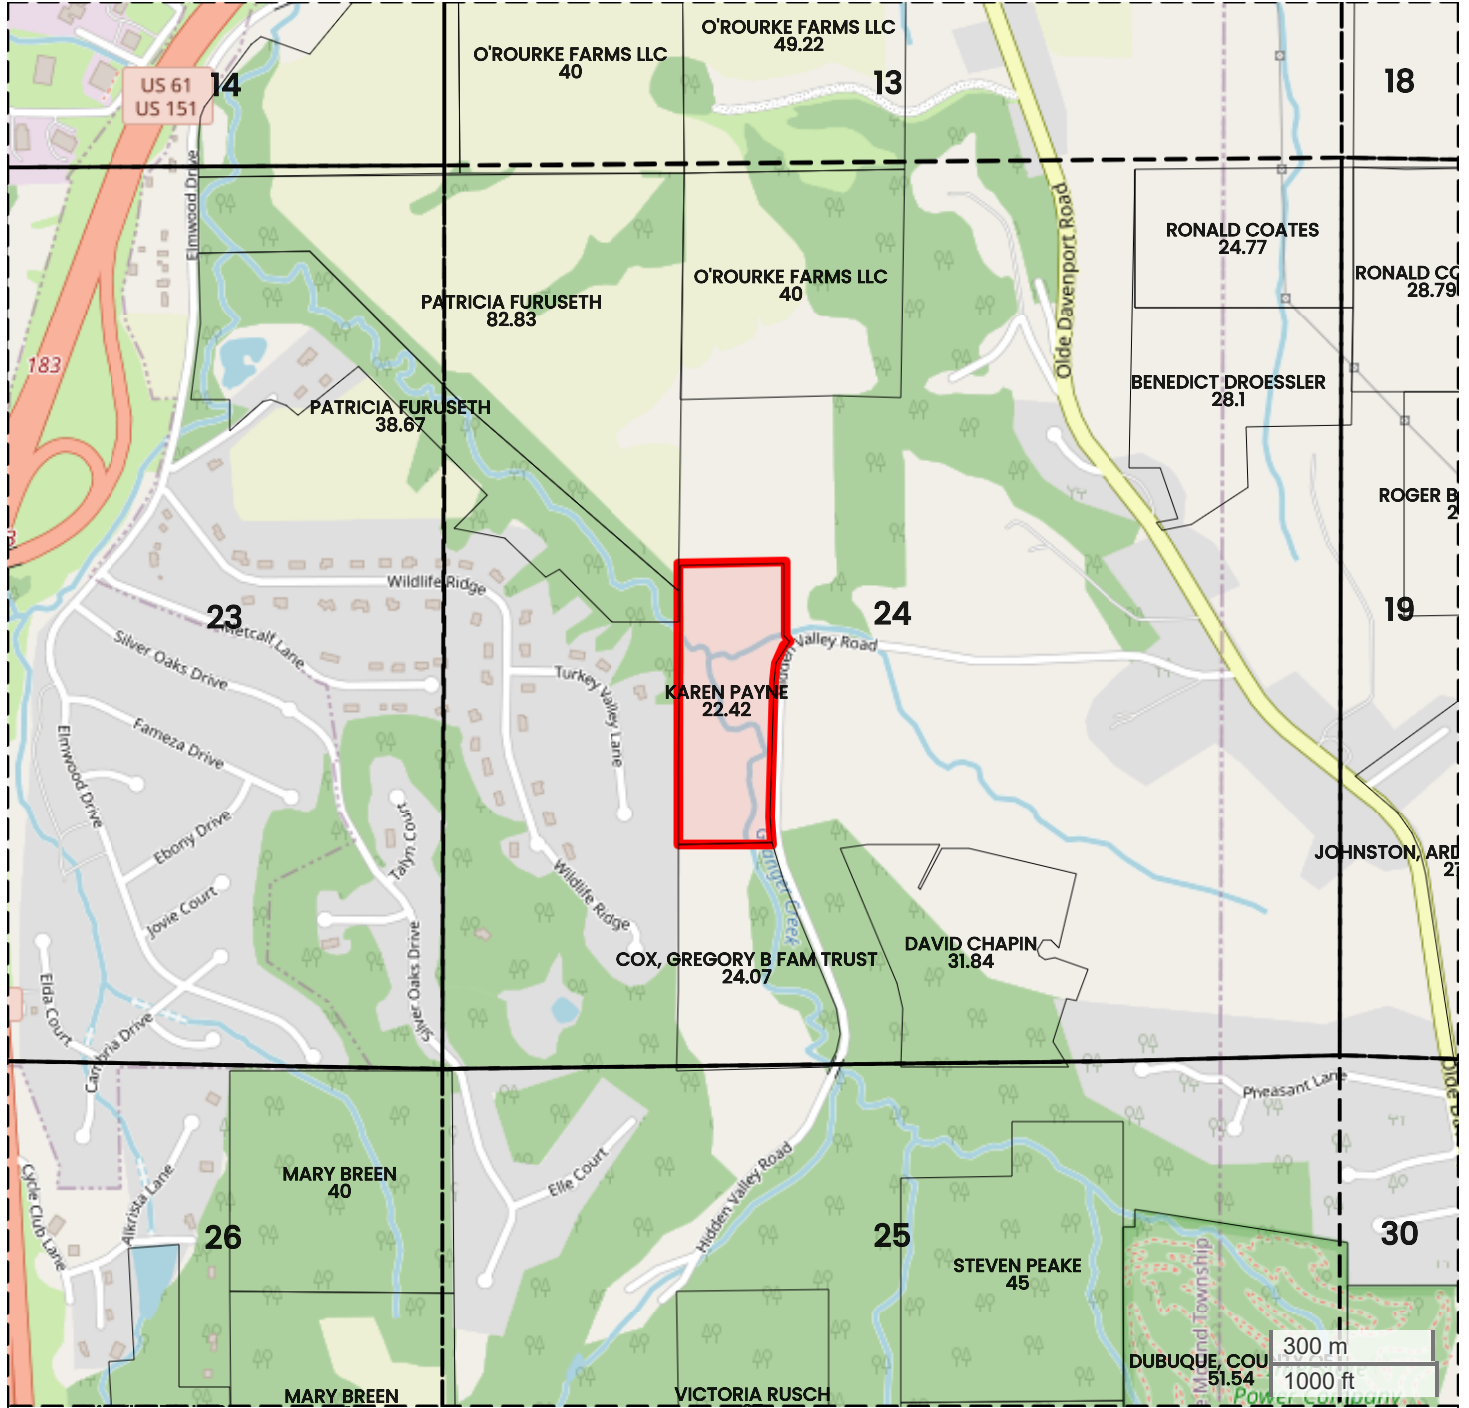

8311 HIDDEN VALLEY ROAD, DUBUQUE, IA (22.41 AC TOTAL, 9.20 AC TILLABLE)

PLAT MAP

Center: 42.417119, -90.678449

24-88N-2E

Table Mound Township

Dubuque County, IA

FarmWorth, LLC makes no warranties, express or implied, regarding the accuracy of any information provided through FarmWorth.com. User is solely responsible for independently verifying all information prior to use and waives any claims against FarmWorth, LLC arising from inaccuracies in such information.